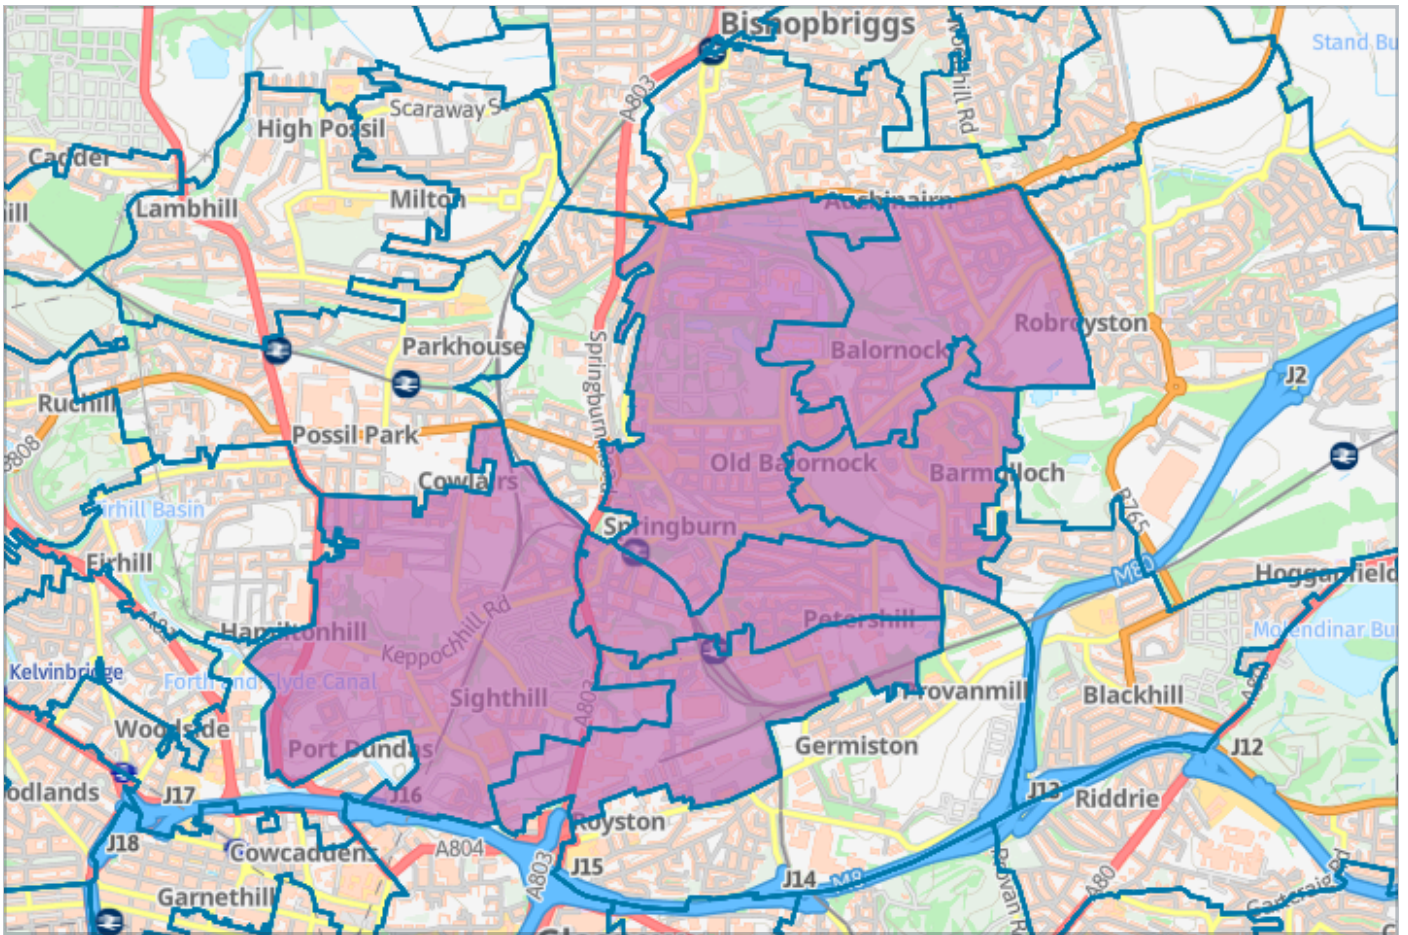

Scotland's Pride in Place Phase 2 Neighbourhoods

These maps show the provisional boundaries of neighbourhoods included in Scotland's Pride in Place Phase 2. Final boundaries will be set by the Neighbourhood Boards.

Glasgow (1)

Springburn and Sighthill

Glasgow (2)

Castlemilk