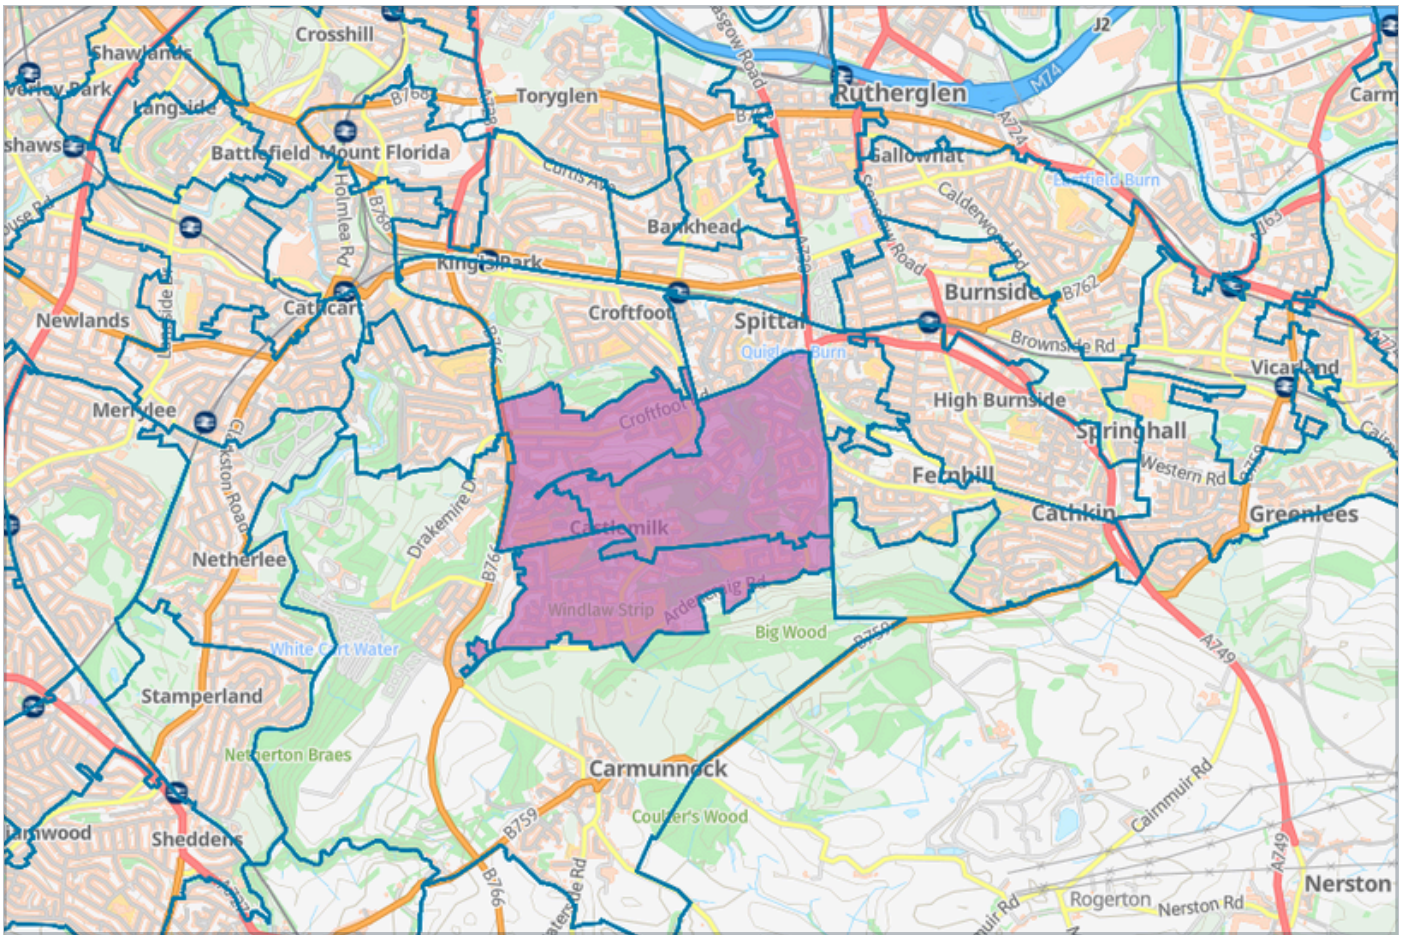

Scotland's Pride in Place Phase 2 Neighbourhoods

These maps show the provisional boundaries of neighbourhoods included in Scotland's Pride in Place Phase 2. Final boundaries will be set by the Neighbourhood Boards.

Glasgow (1)

Springburn and Sighthill

Glasgow (2)

Castlemilk