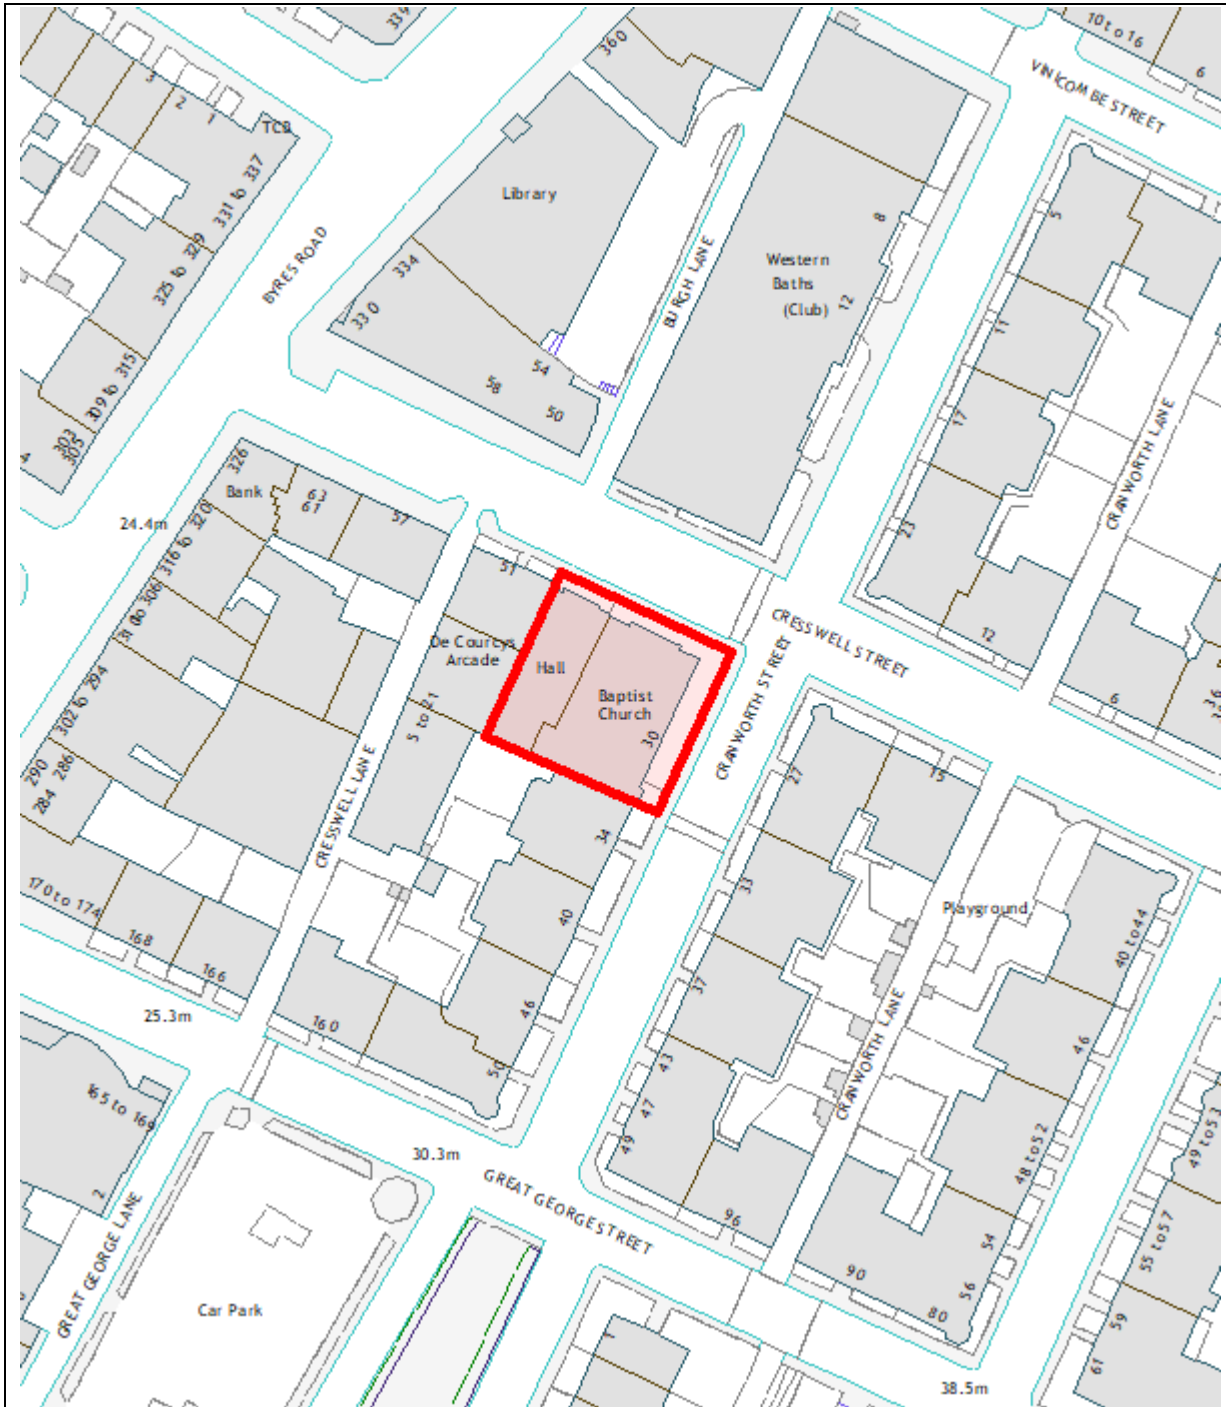

Neighbourhoods, Regeneration  
and Sustainability  
Glasgow City Council  
Exchange House  
231 George Street  
Glasgow G1 1RX  
*Head of Planning: Sarah Shaw*

Reference No: 24/01934/FUL

Address: Site Formerly Known As Hillhead Baptist Church 30,  
Cranworth Street, Glasgow

### Indicative Site Location

© Crown copyright and database rights 2024 OS AC0000849454

Location of Site (for details refer to report)