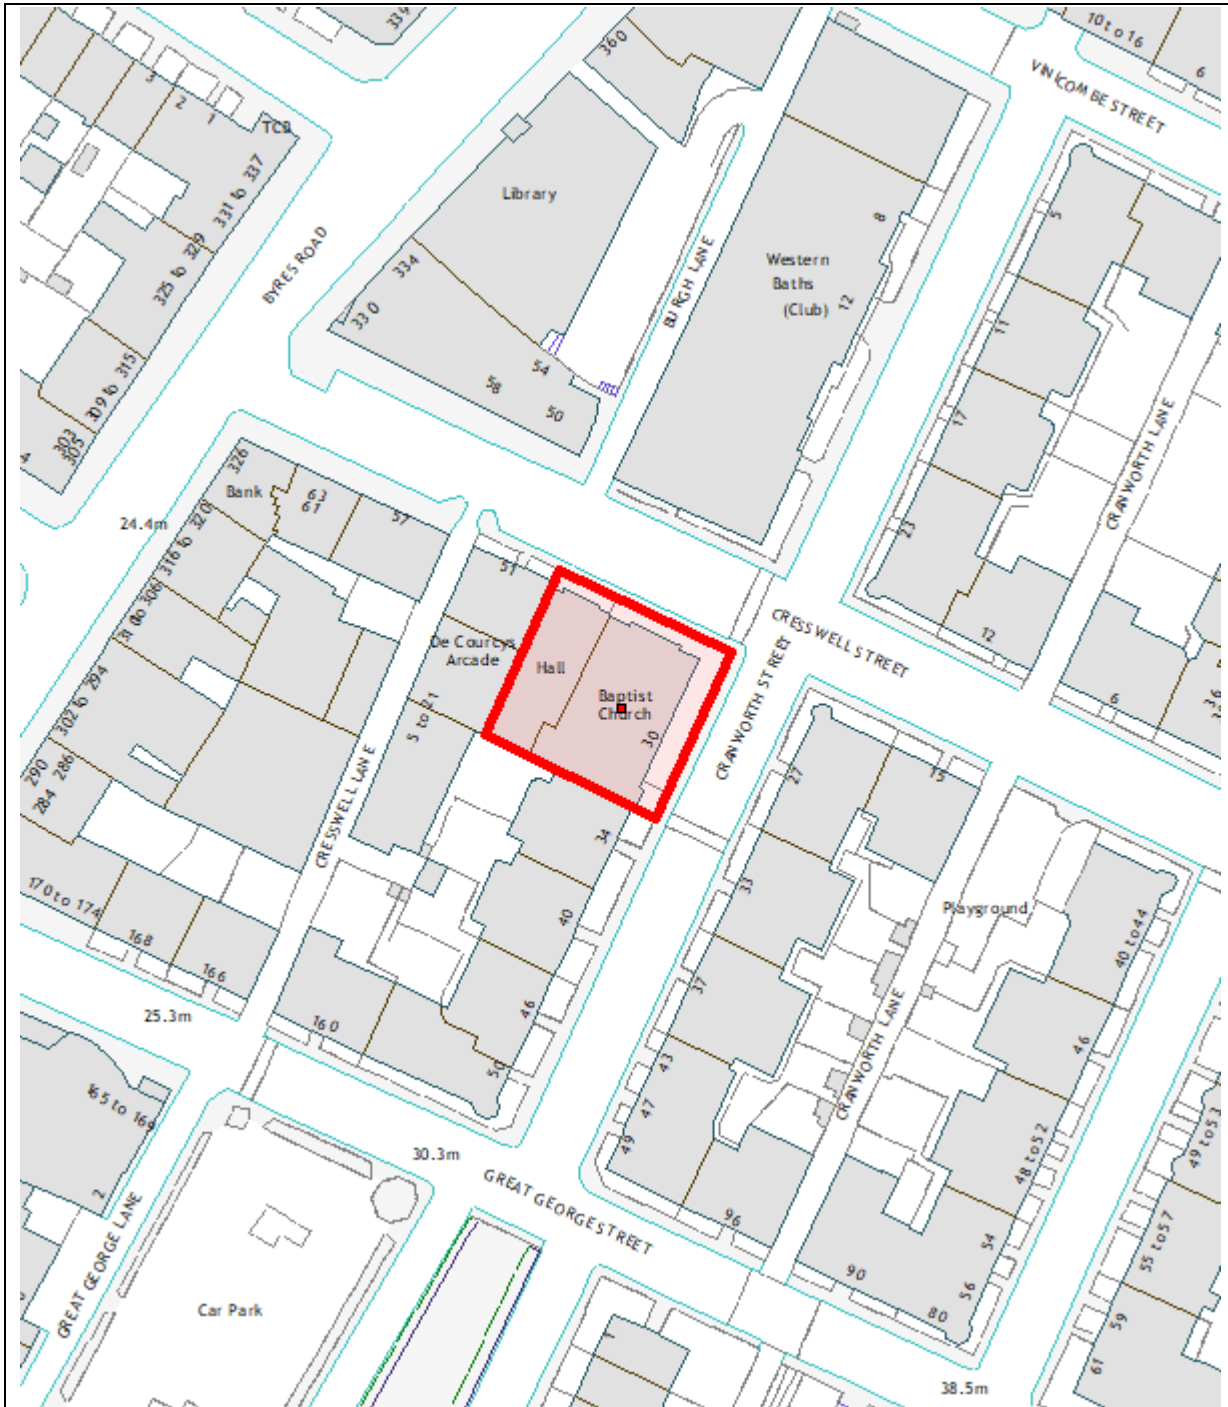

Neighbourhoods, Regeneration  
and Sustainability  
Glasgow City Council  
Exchange House  
231 George Street  
Glasgow G1 1RX  
*Head of Planning: Sarah Shaw*

Reference No: 24/01935/LBA

Address: Site Formerly Known As Hillhead Baptist Church 30,  
Cranworth Street, Glasgow

Ward: 11, Hillhead

Indicative Site Location

© Crown copyright and database rights 2024 OS AC0000849454

Location of Site (for details refer to report)